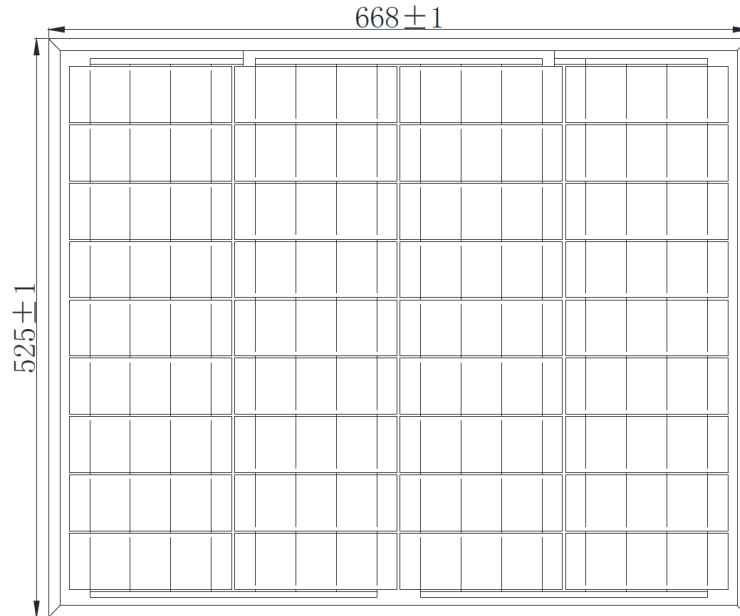

Applications:

- Source of energy in autonomous power supply systems
- Mini power plants
- Electronic power supply

Photos:

Photovoltaic Module MWG

Parametry techniczne:

Model	MWG – 50	
Electrical Characteristics*	Maximum Power	50W
	Optimum Operating Voltage	18,16V
	Optimum Operating Current	2,76A
	Open-Circuit Voltage Voc	21,83V
	Open-Circuit Current Isc	2,97A
	Max napięcie systemu	1kV
	Cell Efficiency	17,460%
	Module Efficiency	14,250%
	Power Tolerance	0...+ 3%
Temperature coefficient	Nominal operating cell temp. (NOCT)	47°C +/-2°C
	Pmax temp. coefficient	-0,47%/°C
	Voc temp. coefficient	-0,346%/°C
	Isc temp. coefficient	+0,036%/°C
Working Environment	Operating Temperature	-40...+85°C
	IP	IP65
	Certificates	IEC61215, IEC61730, CQC, CE, TUV ISO9001:2008, ISO14001:2004, BSOHSAS18001:2007
Mechanical Characteristics	L x W x H	525 x 668 x 30mm
	Weight	4,3kg
	Struktura	monocrystal
	Output cables	PV MC4
	Front glass	3,2mm tempered glass
	Frame	Anodized aluminium
Warranties	Product	10 years
	Maintaining 90% of power	10 years
	Maintaining 80% of power	25 years

* for STC with 1000W/m², temp 25°C, AM=1,5

Photovoltaic Module MWG

Dimensions:

Maximum power drop over years:

IV-Curves:

Current-Voltage&Power-Voltage Curve

Accessories:

PVS-BR1-U-AB-0050	Middle clamo black
PVS-BR1-U-RW-0050	Middle silver clamp
PVS-BR2-Z35-AB-0050	Black end clamp
PVS-BR2-Z35-RW-0050	Silver end clamp
PVS-NKR-M8-A2-KW	M8 square nut, stainless steel DIN 557
PVS-ŚRB-IMB-M8x25-RD	Hexagon socket head cap screw M8x25 DIN 912 knurled A2
PVS-R1-RW-3180	Mounting rail 3180mm long
PVS-R1-RW-2070	Mounting rail 2070mm long
PVS-R1-RW-1110	Mounting rail 1110mm long