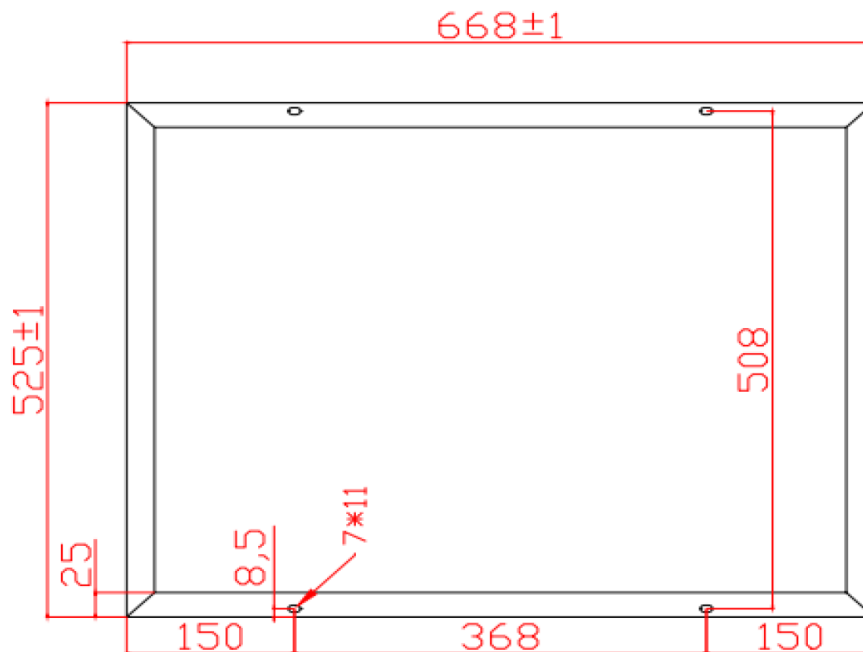

Applications:

- Source of energy in autonomous power supply systems
- Mini power plants
- Electronic power supply

Photos:

Photovoltaic Module MWG

Parametry techniczne:

Model	MWG – 50	
Electrical Characteristics*	Maximum Power	50W
	Optimum Operating Voltage	18,16V
	Optimum Operating Current	2,76A
	Open-Circuit Voltage Voc	21,83V
	Open-Circuit Current Isc	2,97A
	Max napięcie systemu	1kV
	Cell Efficiency	17,460%
	Module Efficiency	14,250%
	Power Tolerance	0...+ 3%
Temperature coefficient	Nominal operating cell temp. (NOCT)	47°C +/-2°C
	Pmax temp. coefficient	-0,47%/°C
	Voc temp. coefficient	-0,346%/°C
	Isc temp. coefficient	+0,036%/°C
Working Environment	Operating Temperature	-40...+85°C
	IP	IP65
	Certificates	IEC61215, IEC61730, CQC, CE, TUV ISO9001:2008, ISO14001:2004, BSOHSAS18001:2007
Mechanical Characteristics	L x W x H	525 x 668 x 30mm
	Weight	4,3kg
	Struktura	monocrystal
	Output cables	PV MC4
	Front glass	3,2mm tempered glass
	Frame	Anodized aluminium
Warranties	Product	10 years
	Maintaining 90% of power	10 years
	Maintaining 80% of power	25 years

* for STC with 1000W/m², temp 25°C, AM=1,5

Photovoltaic Module MWG

Dimensions:

Maximum power drop over years:

IV-Curves:

Current-Voltage&Power-Voltage Curve

Accessories:

PVS-BR1-U-AB-0050	Middle clamo black
PVS-BR1-U-RW-0050	Middle silver clamp
PVS-BR2-Z35-AB-0050	Black end clamp
PVS-BR2-Z35-RW-0050	Silver end clamp
PVS-NKR-M8-A2-KW	M8 square nut, stainless steel DIN 557
PVS-ŚRB-IMB-M8x25-RD	Hexagon socket head cap screw M8x25 DIN 912 knurled A2
PVS-R1-RW-3180	Mounting rail 3180mm long
PVS-R1-RW-2070	Mounting rail 2070mm long
PVS-R1-RW-1110	Mounting rail 1110mm long