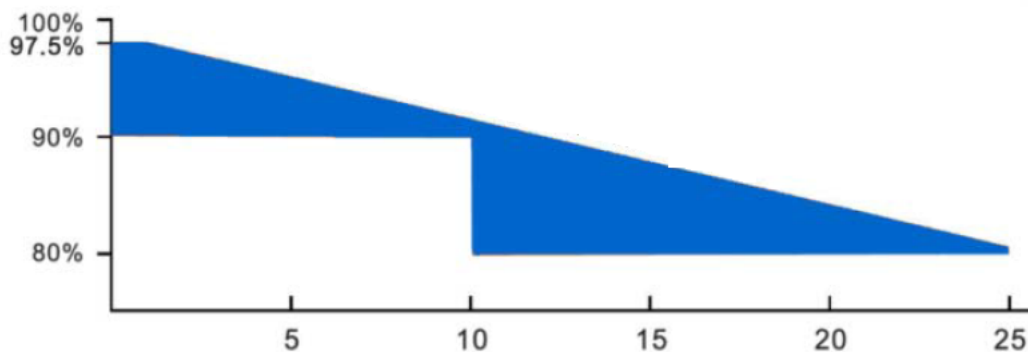

Applications:

- Source of energy in autonomous power supply systems
- Mini power plants
- Electronic power supply

Photos:

Photovoltaic Module MWG

Parametry techniczne:

Model	MWG – 50	
Electrical Characteristics*	Maximum Power	50W
	Optimum Operating Voltage	18,16V
	Optimum Operating Current	2,76A
	Open-Circuit Voltage Voc	21,83V
	Open-Circuit Current Isc	2,97A
	Max napięcie systemu	1kV
	Cell Efficiency	17,460%
	Module Efficiency	14,250%
	Power Tolerance	0...+ 3%
Temperature coefficient	Nominal operating cell temp. (NOCT)	47°C +/-2°C
	Pmax temp. coefficient	-0,47%/°C
	Voc temp. coefficient	-0,346%/°C
	Isc temp. coefficient	+0,036%/°C
Working Environment	Operating Temperature	-40...+85°C
	IP	IP65
	Certificates	IEC61215, IEC61730, CQC, CE, TUV ISO9001:2008, ISO14001:2004, BSOHSAS18001:2007
Mechanical Characteristics	L x W x H	525 x 668 x 30mm
	Weight	4,3kg
	Struktura	monocrystal
	Output cables	PV MC4
	Front glass	3,2mm tempered glass
	Frame	Anodized aluminium
Warranties	Product	10 years
	Maintaining 90% of power	10 years
	Maintaining 80% of power	25 years

* for STC with 1000W/m², temp 25°C, AM=1,5

Photovoltaic Module MWG

Dimensions:

Maximum power drop over years:

IV-Curves:

Current-Voltage&Power-Voltage Curve

Accessories:

PVS-BR1-U-AB-0050	Middle clamo black
PVS-BR1-U-RW-0050	Middle silver clamp
PVS-BR2-Z35-AB-0050	Black end clamp
PVS-BR2-Z35-RW-0050	Silver end clamp
PVS-NKR-M8-A2-KW	M8 square nut, stainless steel DIN 557
PVS-ŚRB-IMB-M8x25-RD	Hexagon socket head cap screw M8x25 DIN 912 knurled A2
PVS-R1-RW-3180	Mounting rail 3180mm long
PVS-R1-RW-2070	Mounting rail 2070mm long
PVS-R1-RW-1110	Mounting rail 1110mm long