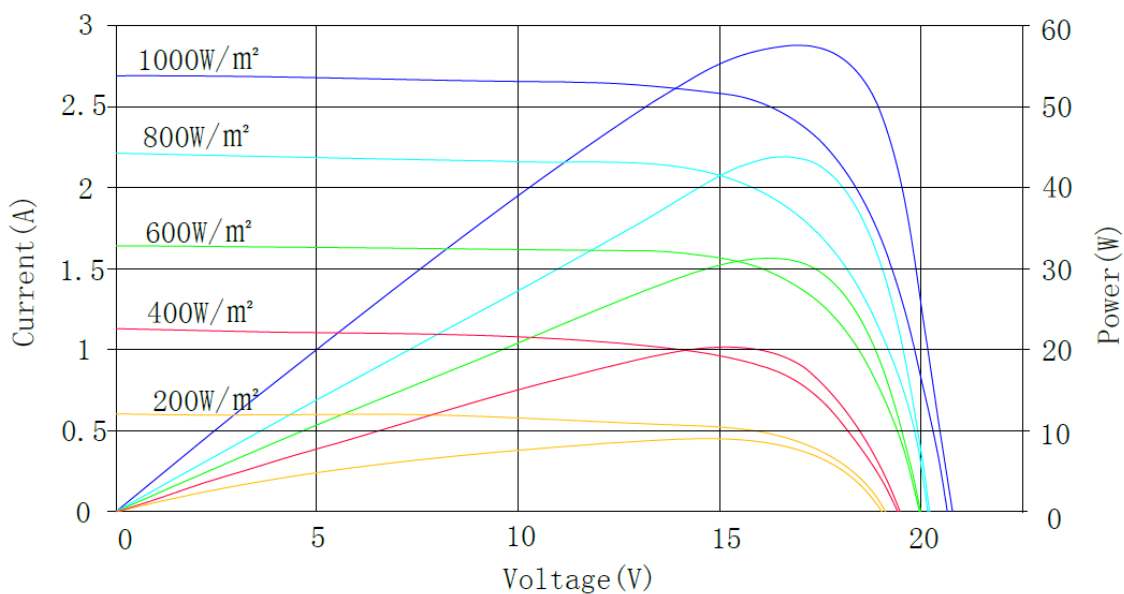

Applications:

- Source of energy in autonomous power supply systems
- Mini power plants
- Electronic power supply

Photos:

Photovoltaic Module MWG

Parametry techniczne:

Model	MWG – 50	
Electrical Characteristics*	Maximum Power	50W
	Optimum Operating Voltage	18,16V
	Optimum Operating Current	2,76A
	Open-Circuit Voltage Voc	21,83V
	Open-Circuit Current Isc	2,97A
	Max napięcie systemu	1kV
	Cell Efficiency	17,460%
	Module Efficiency	14,250%
	Power Tolerance	0...+ 3%
Temperature coefficient	Nominal operating cell temp. (NOCT)	47°C +/-2°C
	Pmax temp. coefficient	-0,47%/°C
	Voc temp. coefficient	-0,346%/°C
	Isc temp. coefficient	+0,036%/°C
Working Environment	Operating Temperature	-40...+85°C
	IP	IP65
	Certificates	IEC61215, IEC61730, CQC, CE, TUV ISO9001:2008, ISO14001:2004, BSOHSAS18001:2007
Mechanical Characteristics	L x W x H	525 x 668 x 30mm
	Weight	4,3kg
	Struktura	monocrystal
	Output cables	PV MC4
	Front glass	3,2mm tempered glass
	Frame	Anodized aluminium
Warranties	Product	10 years
	Maintaining 90% of power	10 years
	Maintaining 80% of power	25 years

* for STC with 1000W/m², temp 25°C, AM=1,5

Photovoltaic Module MWG

Dimensions:

Maximum power drop over years:

IV-Curves:

Current-Voltage&Power-Voltage Curve

Accessories:

PVS-BR1-U-AB-0050	Middle clamo black
PVS-BR1-U-RW-0050	Middle silver clamp
PVS-BR2-Z35-AB-0050	Black end clamp
PVS-BR2-Z35-RW-0050	Silver end clamp
PVS-NKR-M8-A2-KW	M8 square nut, stainless steel DIN 557
PVS-ŚRB-IMB-M8x25-RD	Hexagon socket head cap screw M8x25 DIN 912 knurled A2
PVS-R1-RW-3180	Mounting rail 3180mm long
PVS-R1-RW-2070	Mounting rail 2070mm long
PVS-R1-RW-1110	Mounting rail 1110mm long