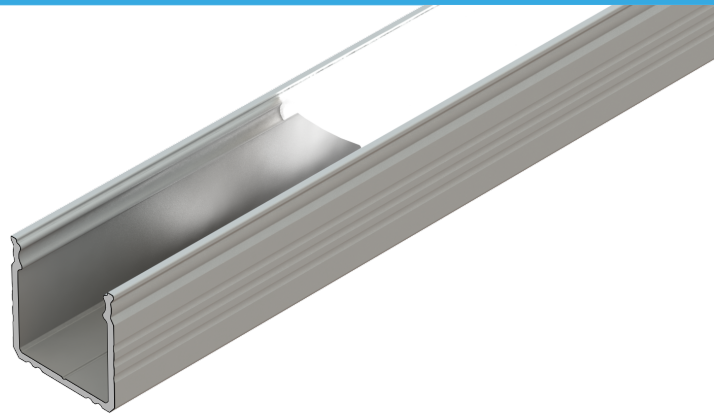

surface LED profile **GLS3**

### Main features:

- possible to obtain a "light line"
- excellent heat dissipation
- designed and manufactured in the EU
- easy to install and remove the cover

### Additional information

Profile type	surface standard
LED strip width	max. 12mm
Standard lengths	1000mm, 2020mm, 3000mm
Installation method	brackets, double-sided tape.