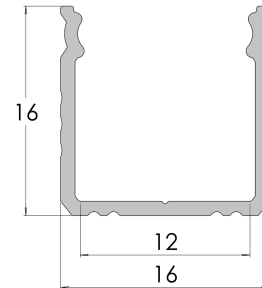

### Additional information

Profile type	surface standard
LED strip width	max. 12mm
Standard lengths	1000mm, 2020mm, 3000mm
Installation method	brackets, double-sided tape.

### Dimensions [mm]: