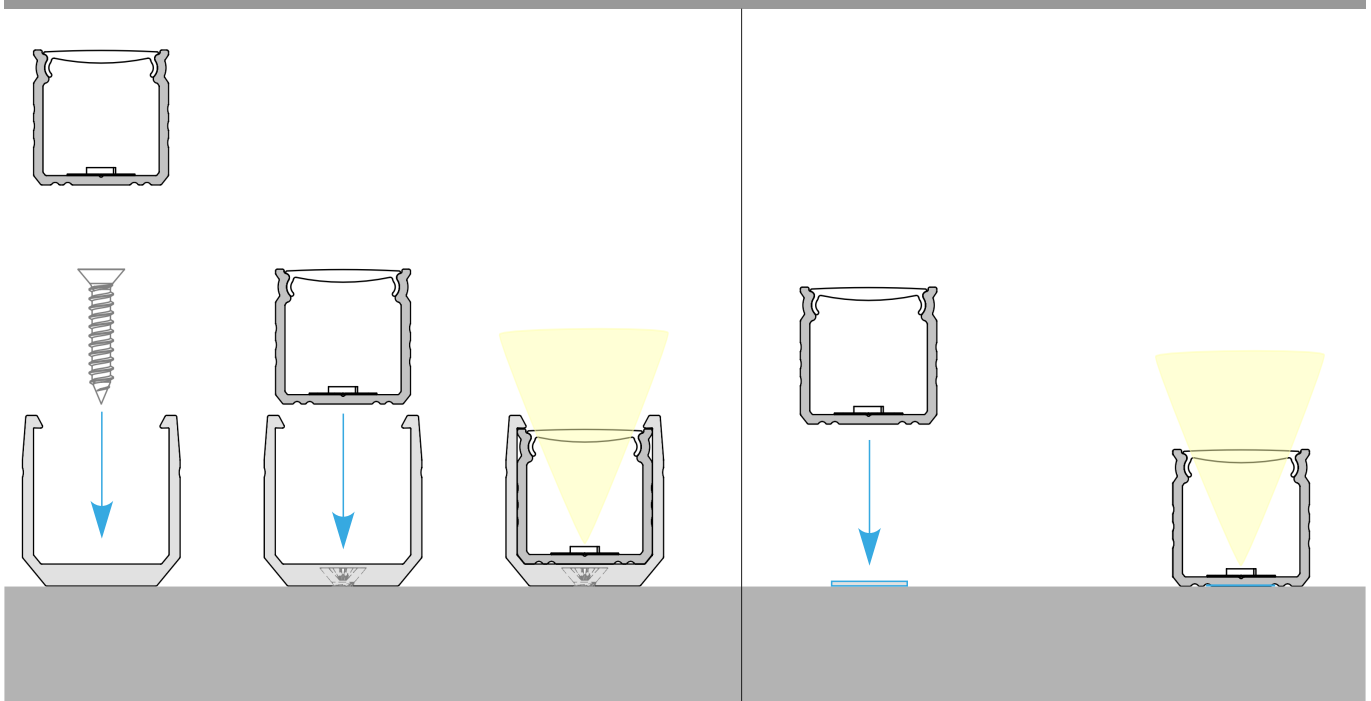

### Additional information

Profile type	surface standard
LED strip width	max. 12mm
Standard lengths	1000mm, 2020mm, 3000mm
Installation method	brackets, double-sided tape.

### Dimensions [mm]:

### Installation scheme

Example of a clip installation

Example of a double-sided tape installation.